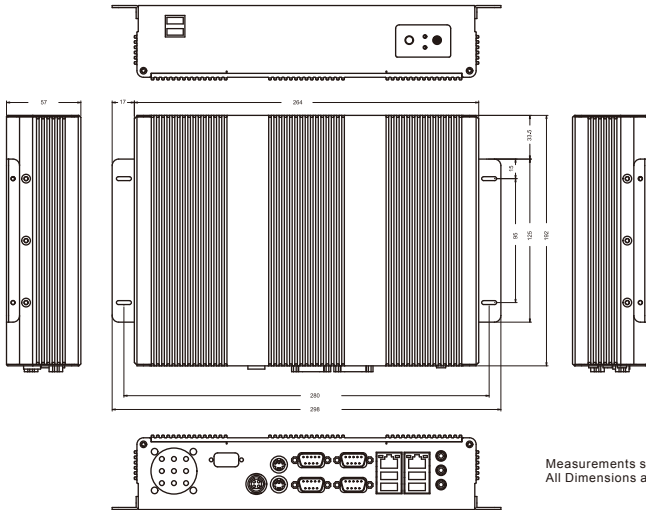

### Features:

- Intel® Atom™ Dual Core D2550 1.86GHz Processor
- Flexible storage devices, One 2.5-inch HDD and One Mini PCIe SSD
- Multiple I/Os, Three Serial Ports and Six USB Ports
- Flash support for fancy animation effect
- RSS feed to display most updated news
- Zone Sync allows your content be synchronized between different zones

- I. Power Reset Button  
II. Power / HDD LED

- III. Power On Button  
IV. 2 x USB 2.0

1. Power Jack  
2. PS/2  
3. 2 x RS-232 Conn.  
4. VGA Conn.  
5. RS232/422/485 Conn.  
6. 4 x USB 2.0  
7. 2 x RJ-45  
8. Audio Jack