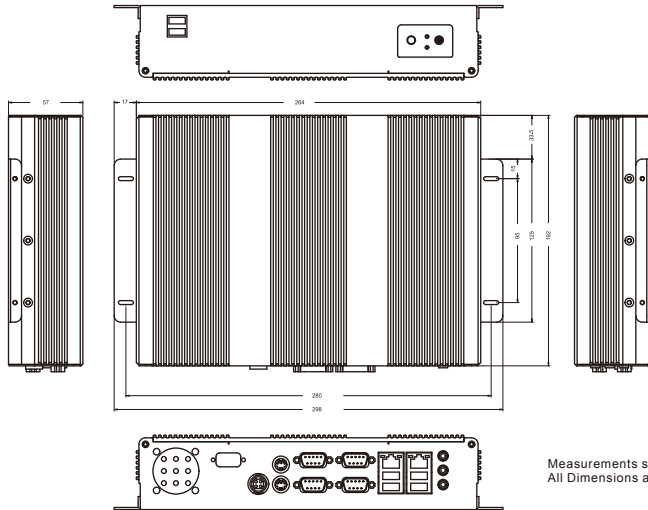

### Features:

- Intel® Celeron Bay Trail-M N2930 1.83GHz
- Flexible storage devices, One 2.5-inch HDD and One Mini PCIe SSD
- Multiple I/Os, Three Serial Ports and Six USB Ports (1 x USB 3.0)
- Flash support for fancy animation effect
- RSS feed to display most updated news
- Zone Sync allows your content be synchronized between different zones

Full HD  
1080

Measurements shown in mm  
All Dimensions are ± 0.5 mm

- I. Power Reset Button  
II. Power / HDD LED

- III. Power On Button  
IV. 2 x USB 2.0

1. Power Jack  
2. PS/2  
3. RS-232 Conn.  
4. VGA Conn.  
5. RS232/422/485 Conn.  
6. 1 x USB 3.0, 1 x USB 2.0  
7. RJ-45  
8. 2 x USB 2.0  
9. RJ45  
10. AudioJack

### Mechanical Specification

Construction	: Aluminum housing
Mouting	: Desktop/wall-mounting
Dimension	: 264 x 57x 192 mm (W x H x D)