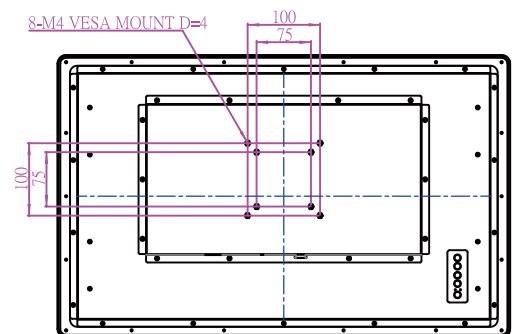

Mechanical Drawing

UNIT:mm

* Note: this is a simplified drawing and some components are not marked in detail. Please contact our sales representative if you need further product information.