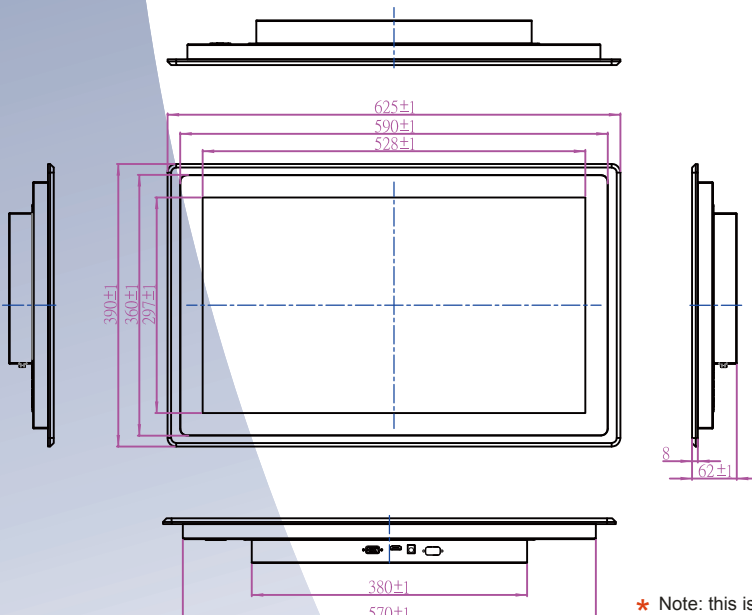

Mechanical Drawing

UNIT:mm

* Note: this is a simplified drawing and some components are not marked in detail. Please contact our sales representative if you need further product information.